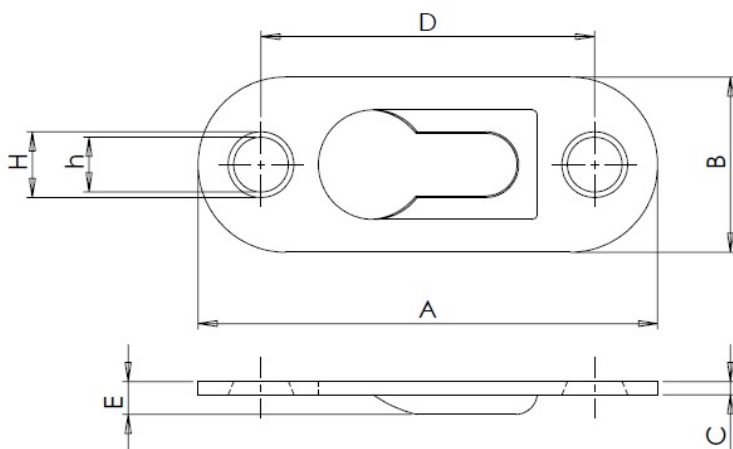

PRODUCT SHEET

Description:

Keyhole Fixture, Single Hole, 42x16x1.5mm, White Zinc Plated

Item number:

11.06.814-1

Units	Box	Carton	HS Code	Barcode
Pcs.	1000	5000	8301600090	
				5704866478595

A	B	C	D	E	h/H
42 - 42,5 mm.	15,5 - 16 mm.	1,5 mm.	30,50 mm.	3 mm.	5/6 mm.